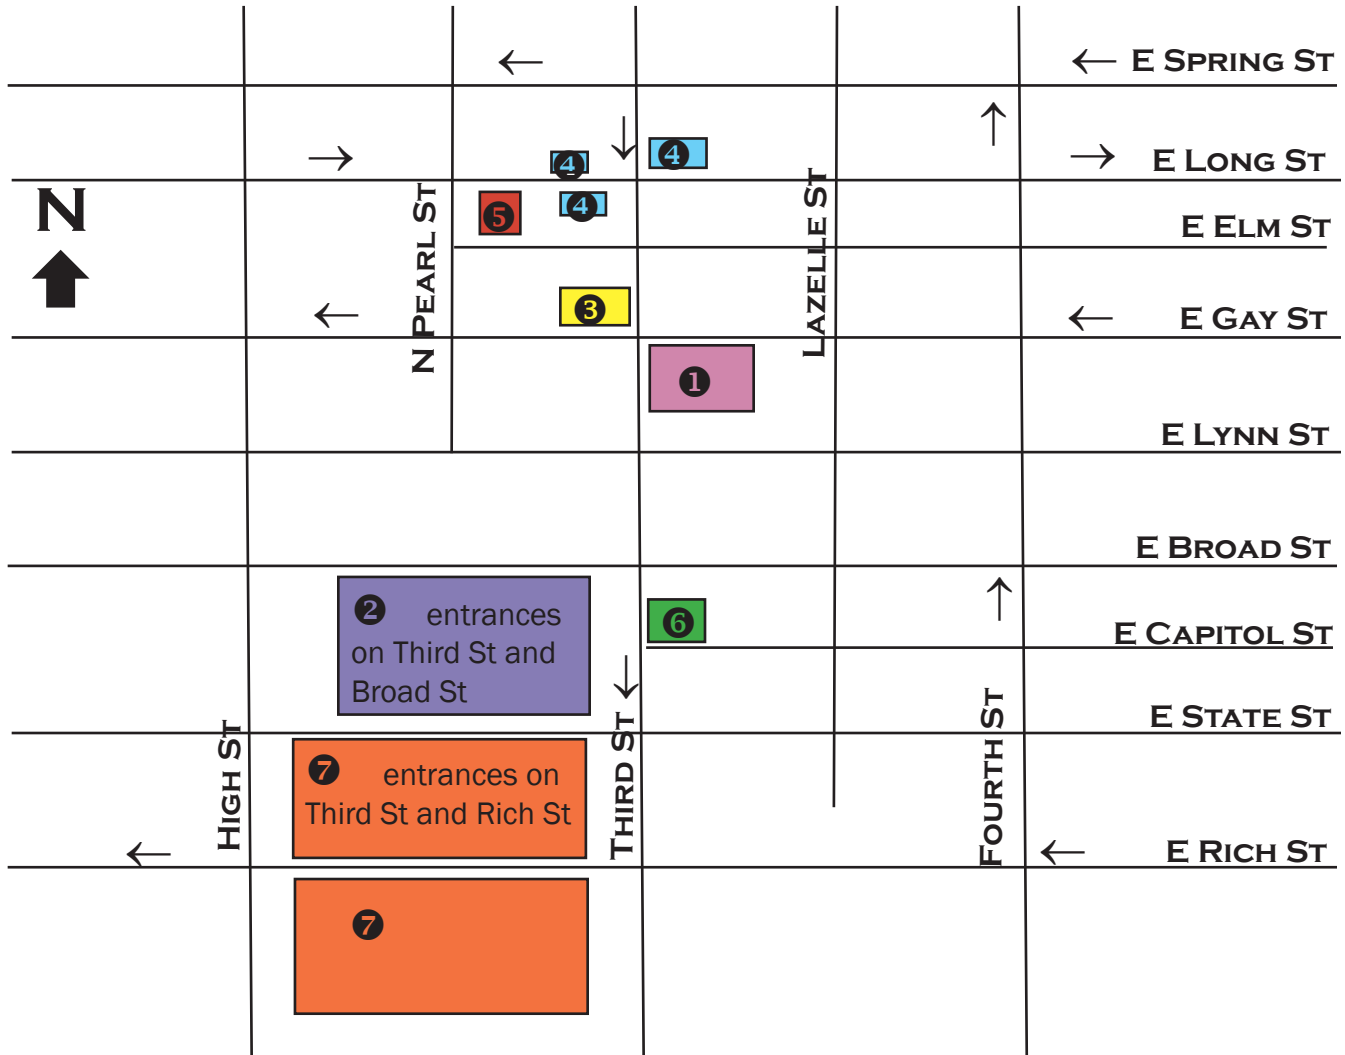

Parking Options

See other side for parking rates in these locations:

- ① THE COLUMBUS, A RENAISSANCE HOTEL (VALET PARKING)
- ② STATEHOUSE GARAGE (UNDERGROUND)
- ③ EAST GAY STREET LOT
- ④ EAST LONG STREET LOTS
- ⑤ BUCKEYE GARAGE
- ⑥ GALLERIA GARAGE
- ⑦ CITY CENTER PARKING GARAGE

Parking Rates

Location	Weekend Rate (Saturday & Sunday)	Weekday Rate (Monday-Friday)	Phone Number
① THE COLUMBUS, A RENAISSANCE HOTEL	If parking for meetings but not staying in hotel, \$24/day If staying in the hotel, \$22/ day	Same as weekend rate	(614) 228-5050
② STATEHOUSE GARAGE	0-4 hours = \$2 each additional 4 hours = \$.50	\$1/hour	(614) 728-2557
③ EAST GAY STREET LOT	\$2/half hour, up to \$20	Same as weekend rate	(614) 224-1320
④ EAST LONG STREET LOTS	\$6.25/day	Available only after 5pm, must be out by 6am; \$6.25/night	(614) 224-7659
⑤ BUCKEYE GARAGE	Arrive before 9am = \$5 Arrive after 9am = \$7 Must be out of garage by 5pm, or pay an additional \$7 (overnight)	Same as weekend rate	(614) 224-1320
⑥ GALLERIA GARAGE	Free parking on weekends, must be out by 7am Monday	Arrive before 9am = \$8 Arrive after 9am = \$12	(614) 314-8910
⑦ CITY CENTER PARKING GARAGE	Arrive before 5pm = \$1 Arrive after 5pm = \$3	0-3 hours = \$1 Each additional hour = \$2 Maximum Daily = \$9	(614) 461-4454