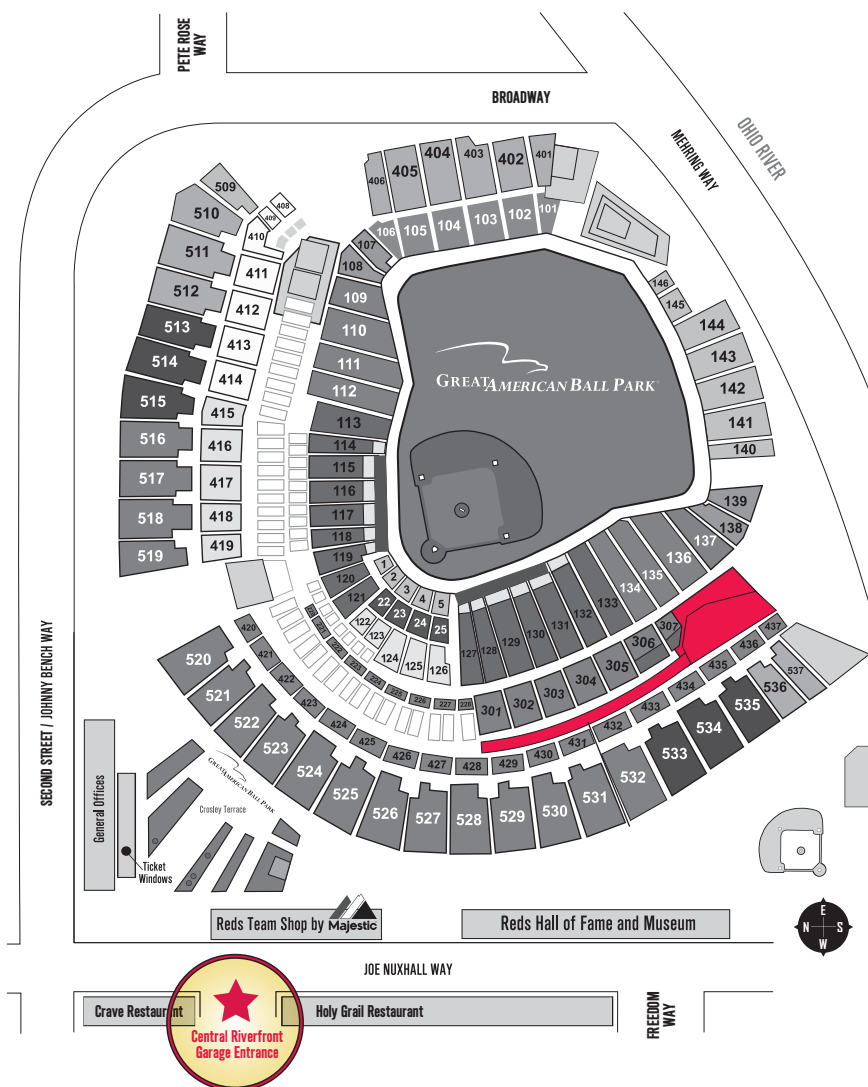

Special Event Directions

P1 CLUB LEVEL ENTRANCE & PARKING

1. Enter the Central Riverfront Garage located on the west side of Joe Nuxhall Way (also known as Main Street) between Holy Grail and Crave Restaurants.

2. Proceed down to level **P1**.

3. At the bottom of the ramp look for the **Special Event P1 Club** sign and turn left.

4. Proceed to Row **P1F** and turn left down it.

5. Follow P1F towards elevators to the second stop sign and a **second Special Event sign**.

6. To the right of the stop sign, in front of you will be a **RED awning**. Park in this area.

7. An Access Coordinator will be there to greet you and escort you into the venue.