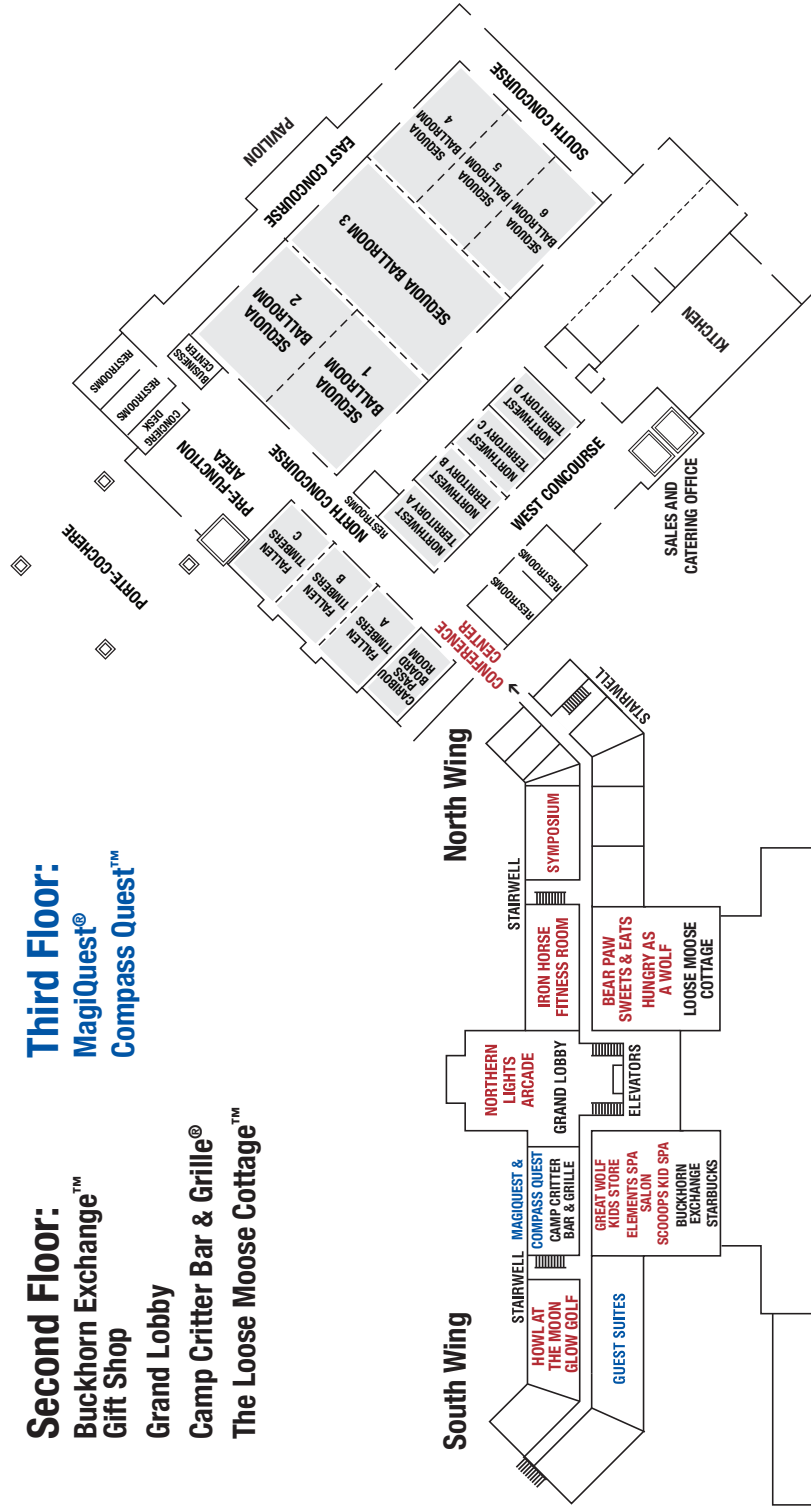

★ OWEA Registration Desk

GREAT WOLF LODGE FACILITY MAP

June 18-20
Great Wolf Conference Center

2013

- First Floor:**
 Howl at the Moon Glow Golf
 Elements™ Spa Salon
 Scoopos® Kid Spa
 Great Wolf Kids® Store
 Northern Lights™ Arcade
 Iron Horse™ Fitness Room
 Bear Paw Sweets & Eats™
 Hungry as a Wolf®
 Symposium
 Raccoon Lagoon®
 Outdoor Pool
 Bear Track Landing®
 Indoor Waterpark
 Spirit Island® Snack Shop
 Grizzly Rob's Bar™
 Conference Center

- Second Floor:**
 Buckhorn Exchange™
 Gift Shop
 Grand Lobby
 Camp Critter Bar & Grille®
 The Loose Moose Cottage™

- Third Floor:**
 MagiQuest®
 Compass Quest™

Cincinnati/Mason, OH

Great Wolf Lodge and Conference Center
 2501 Great Wolf Drive
 Mason, OH 45040
 513.459.8885