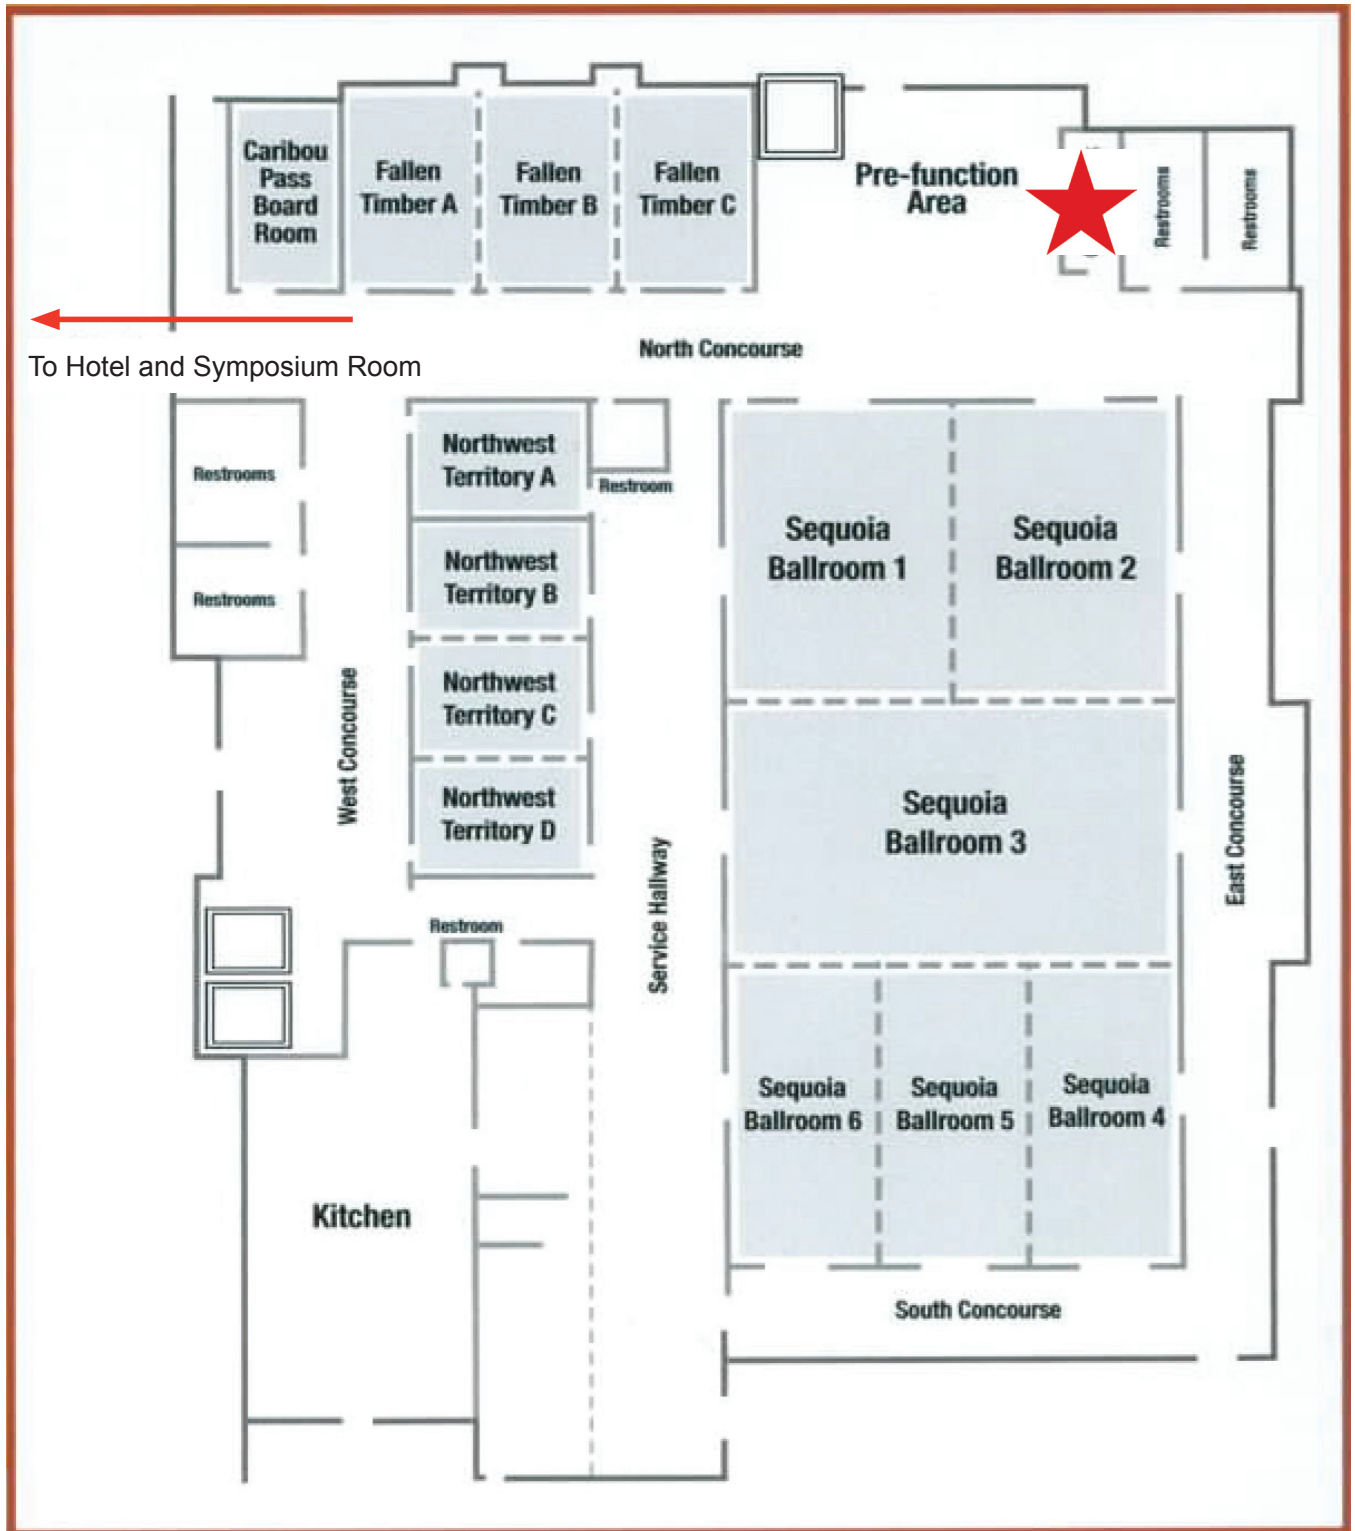

★ OWEA Registration Desk

GREAT WOLF LODGE FACILITY MAP

June 18-20
Great Wolf Conference Center

2013

- First Floor:**
 Howl at the Moon Glow Golf
 Elements™ Spa Salon
 Scoopos® Kid Spa
 Great Wolf Kids® Store
 Northern Lights™ Arcade
 Iron Horse™ Fitness Room
 Bear Paw Sweets & Eats™
 Hungry as a Wolf®
 Symposium
 Raccoon Lagoon®
 Outdoor Pool
 Bear Track Landing®
 Indoor Waterpark
 Spirit Island® Snack Shop
 Grizzly Rob's Bar™
 Conference Center

- Second Floor:**
 Buckhorn Exchange™
 Gift Shop
 Grand Lobby
 Camp Critter Bar & Grille®
 The Loose Moose Cottage™

- Third Floor:**
 MagiQuest®
 Compass Quest™

Cincinnati/Mason, OH

Great Wolf Lodge and Conference Center
 2501 Great Wolf Drive
 Mason, OH 45040
 513.459.8885