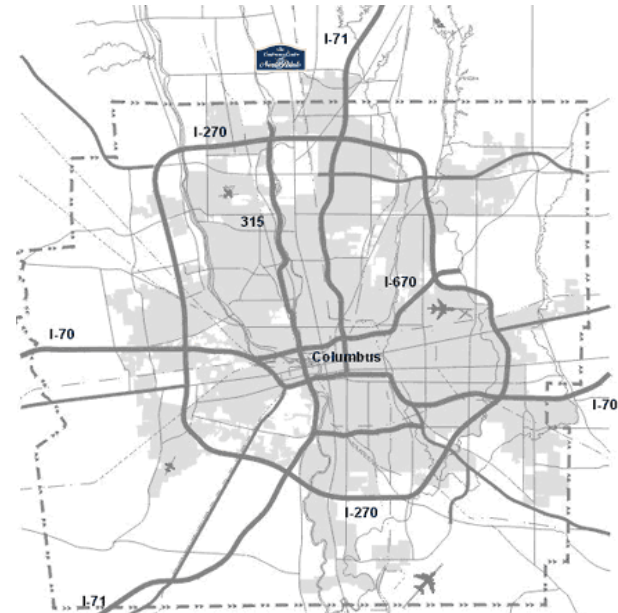

9243 Columbus Pike, Lewis Center, Ohio 43035
Phone: 614.880.4300 Fax: 614.880.4167

Driving Directions to The Conference Center at NorthPointe

Northbound:

I-71 North from Downtown Columbus: Exit 121 (Polaris Pkwy). Turn left (West over I-71). Continue on Polaris Parkway, which becomes Powell Road. After passing Green Meadows Drive, the conference center is on the left. (Located on the Southeast corner of Polaris Parkway/Powell Road and Route 23).

Southbound:

I-71 South from Cleveland: Exit 121 (Gemini Place). Follow the signs to 750 West. Turn right onto 750 West (Polaris Parkway). Continue on Polaris Parkway, which becomes Powell Road. After passing Green Meadows Drive, the conference center is on the left. (Located on the Southeast corner of Polaris Parkway/Powell Road and Route 23).

From Columbus via Hwy 23: Located north of I-270, continue to Powell Road (Hwy. 750), and turn right. The main entrance to the conference center is the 2nd driveway on the right side.

From Port Columbus Airport:

- Airport exit road becomes International Gateway
- Follow signs to I-270/I-670 (toward Cleveland/Wheeling)
- Merge onto I-670 East. Keep left and almost immediately take the I-270 North exit toward Cleveland/Gahanna
- From I-270, take the I-71 North exit (#26), toward Columbus/Cleveland
- From I-71, take the Polaris Parkway exit (#121)
- Turn left at the end of the exit ramp
- Proceed 3 miles, The Conference Center at NorthPointe is on the left.