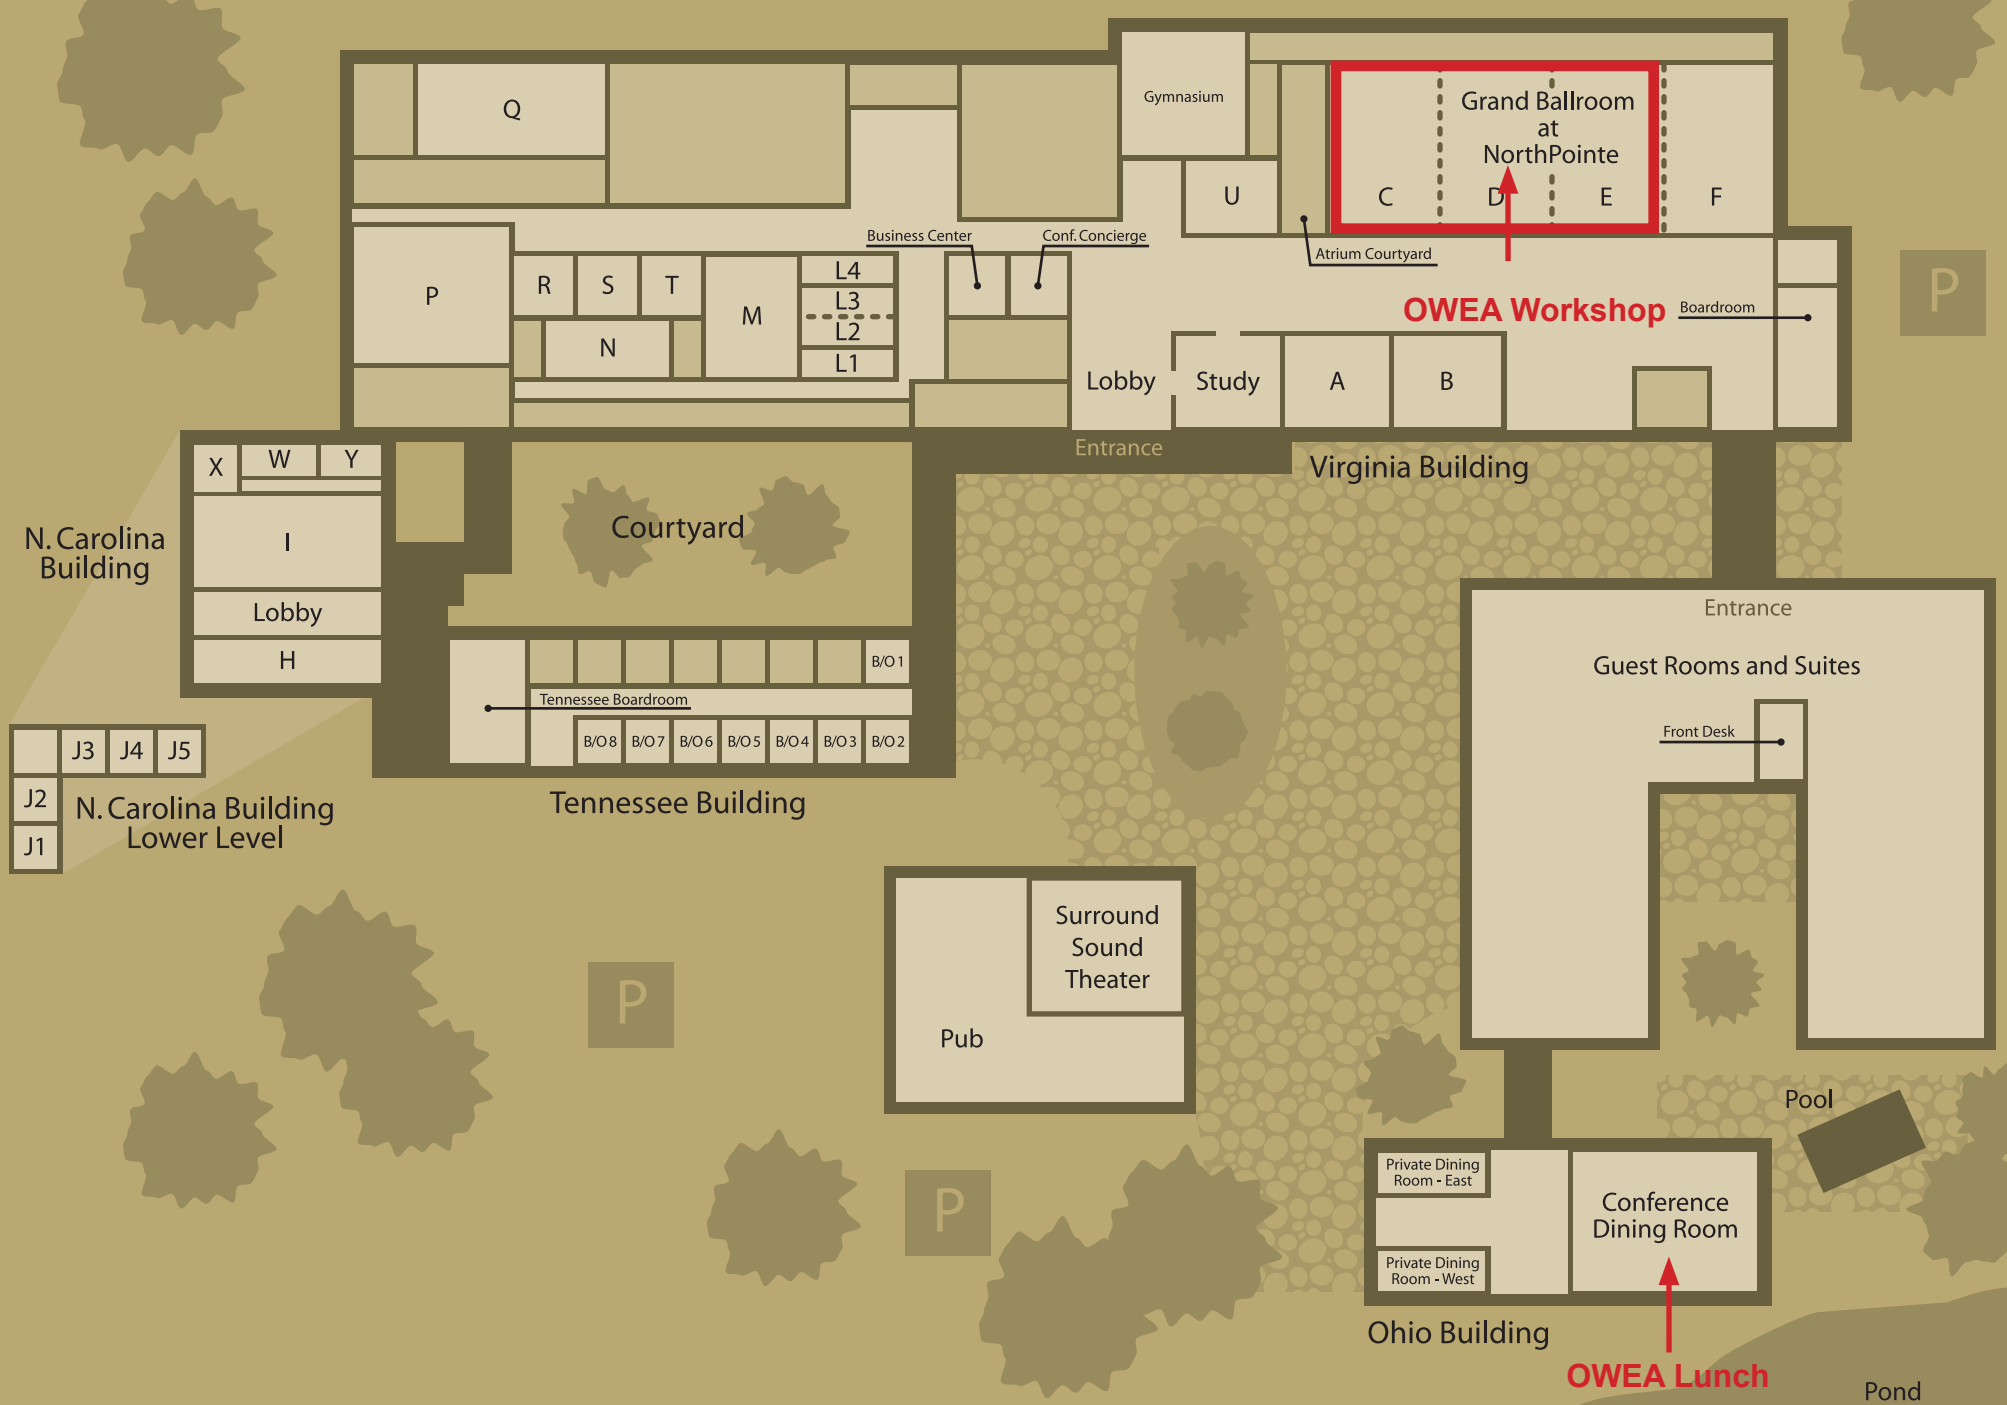

J3	J4	J5
J2	N. Carolina Building Lower Level		
J1			

OWEA Workshop

OWEA Lunch